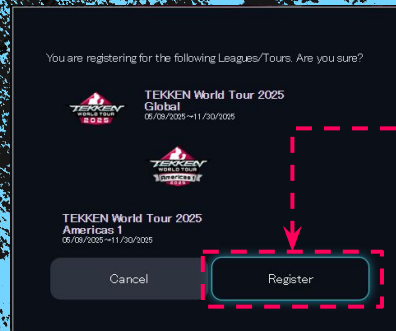

TEKKEN WORLD TOUR REGISTRATION PROCESS

- ON THIS NEXT SCREEN, PLEASE CLICK “REGISTER.”
- PLEASE BE SURE TO READ THE CAUTION MESSAGE AND VERIFY THAT YOU ARE PROPERLY REGISTERING.
- REVIEW THE PRIVACY POLICY, TERMS, AND CONDITIONS. TO PROGRESS, CLICK THE BOX NEXT TO “I AGREE” AND THEN CLICK “REGISTER” AND THEN CLICK “REGISTER” AGAIN TO COMPLETE YOUR TOUR REGISTRATION.