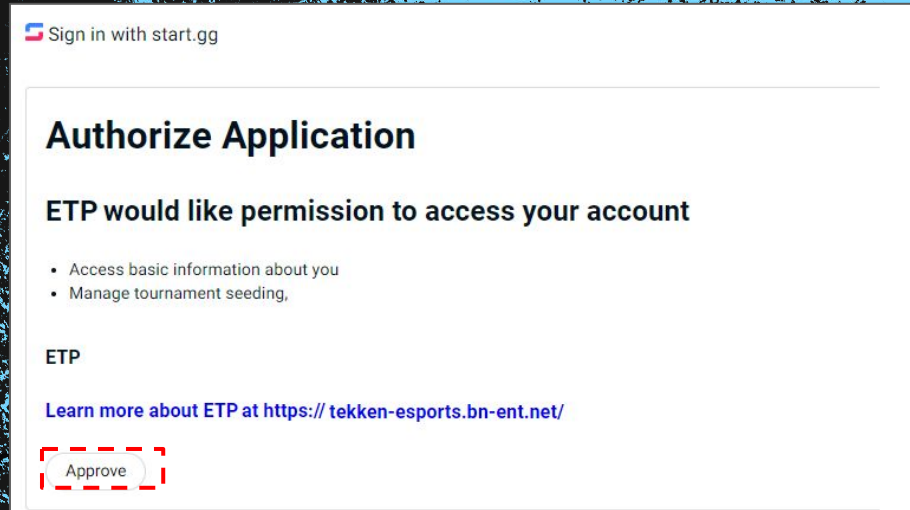

CONNECTING YOUR START.GG ACCOUNT

- THE NEXT PROMPT FROM START.GG WILL ASK PERMISSION TO ACCESS YOUR ACCOUNT.
- PLEASE READ ABOUT ACCESS AND TOURNAMENT SEEDING THAT WILL BE GRANTED TO THE ETP SITE.
- CLICK “APPROVE” TO FINISH CONNECTING YOUR ACCOUNT.