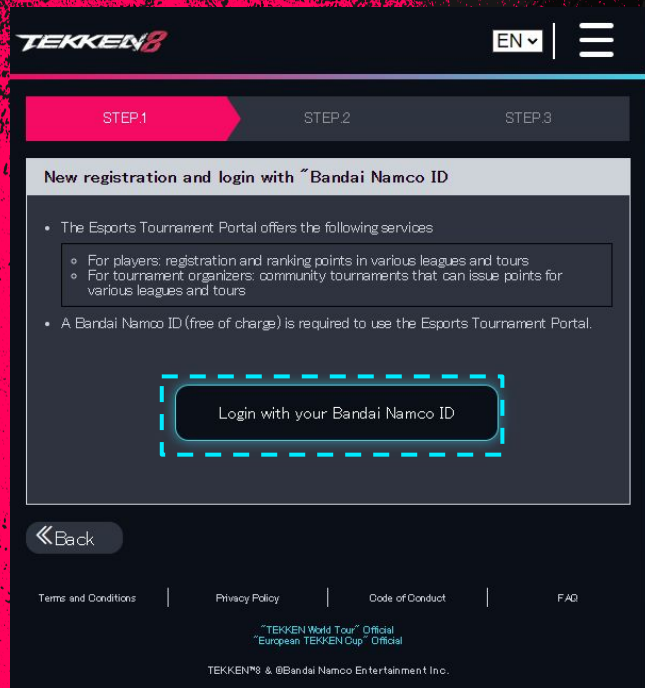

DOJO END DATE: OCTOBER 25, 2026 23:59 [TOURNAMENT LOCAL TIME]

TABLE OF CONTENTS

ETP ACCOUNT CREATION.....	PAGE 3	SETTING UP/CONNECTING TO TONAMEL....	PAGE 30
BANDAI NAMCO ID CREATION.....	PAGE 5	CHECKING THE ETP SCHEDULE.....	PAGE 33
EDITING YOUR ETP PROFILE PAGE.....	PAGE 9	REGISTERING FOR START.GG EVENTS.....	PAGE 34
TEKKEN WORLD TOUR REGISTRATION.....	PAGE 19	REGISTERING FOR TONAMEL EVENTS.....	PAGE 35
CREATING TOURNAMENT SITE ACCOUNTS..	PAGE 24	IMPORTANT TOUR/REGISTRATION DATES....	PAGE 36
SETTING UP/CONNECTING TO START.GG.....	PAGE 25		

ETP ACCOUNT CREATION

- THE TEKKEN WORLD TOUR 2026 SEASON IS RUN THROUGH THE TEKKEN ESPORTS TOURNAMENT PORTAL:

[HTTPS://TEKKEN-ESPORTS.BN-ENT.NET/](https://tekkon-esports.bn-ent.net/)

- TO BE AN TOURNAMENT ORGANIZER FOR TEKKEN WORLD TOUR 2026, YOU MUST BE REGISTERED WITH THE TOURNAMENT PORTAL ALONG WITH START.GG AND/OR TONAMEL.

ETP ACCOUNT CREATION

- ONCE ON THE HOMEPAGE OF THE ESPORTS TOURNAMENT PORTAL, SCROLL DOWN TO THE “FOR TOS” TAB AND CLICK IT.
- A NEW BUTTON WILL BECOME AVAILABLE THAT SAYS “HOW TO ORGANIZE A TOURNAMENT.” PLEASE CLICK THIS.

BANDAI NAMCO ID CREATION

FOR STEP.1, YOU WILL NEED A BANDAI NAMCO ID.

- PLEASE SELECT “NEW REGISTRATION AND LOGIN WITH BANDAI NAMCO ID”

BANDAI NAMCO ID CREATION

TEKKEN EN | ☰

Important Notice

Important information about how to login to the "TEKKEN Esports Tournament Portal (ETP)".