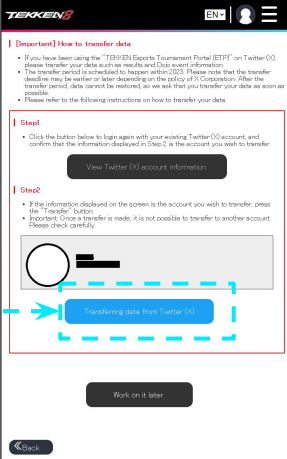

BANDAI NAMCO ID LOGIN

- ONCE LOGGED IN WITH YOUR BANDAI NAMCO ID, YOU WILL BE PROMPTED TO READ, ACKNOWLEDGE AND CONSENT TO BANDAI NAMCO ENTERTAINMENT INC.'S PROCESSING OF PERSONAL INFORMATION.
- PLEASE READ THESE SECTIONS CAREFULLY AND MAKE YOUR SELECTIONS.
- ONCE YOUR SELECTIONS HAVE BEEN MADE, YOU WILL BE BROUGHT BACK TO THE ESPORTS TOURNAMENT PORTAL LEAGUE SIGNUP PAGE

Processing of Personal Information

Summary +

Analytics +

Ad Targeting +

Analytics Ad Targeting Accept Selected

ETP ACCOUNT CREATION

- **CONGRATULATIONS! YOU NOW HAVE AN ACCOUNT ON THE ESPORTS TOURNAMENT PORTAL. PLEASE CLICK THE THREE MENU LINES IN THE TOP RIGHT CORNER OF YOUR PAGE TO ACCESS YOUR PROFILE.**
- **NOW, CLICK “MY PROFILE” TO EDIT PROFILE INFORMATION**

ETP ACCOUNT CREATION

- **FOR NEW SIGN-UPS FOR TWT WHO HAVE NEVER ACCESSED ETP, PLEASE HEAD TO [SLIDE 17](#).**
- **IF YOU HAVE PREVIOUSLY LOGGED INTO THE ETP WITH TWITTER (X), YOU CAN TRANSFER YOUR DATA EASILY BY CLICKING "TRANSFERRING DATA FROM TWITTER (X)".**
- **ONCE IMPORTED, YOU CAN SELECT "TRANSFERRING DATA FROM TWITTER (X)" BELOW TO FINISH THE PROFILE DATA TRANSFER**
- **YOUR PREVIOUS LEAGUE INFORMATION SHOULD NOW BE ON YOUR PROFILE.**