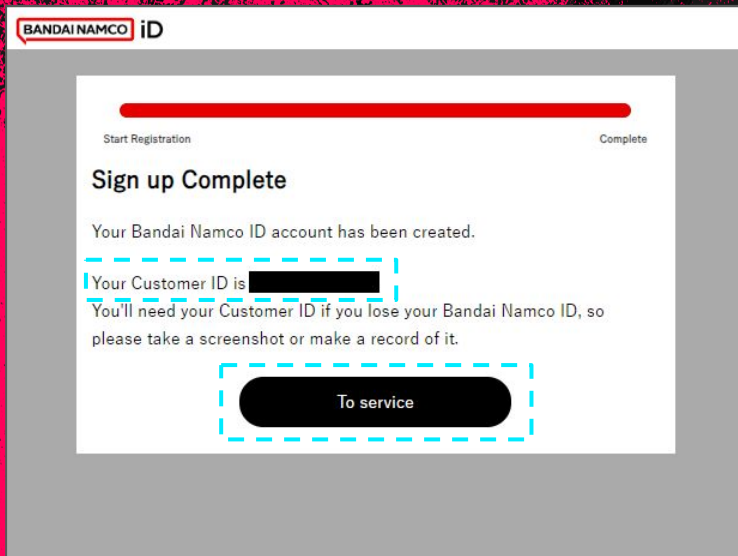

By signing up for this account, I agree to the above.

Cancel | Agree

- AFTER ENTERING LOGIN INFORMATION AND/OR SIGNING UP WITH ANOTHER SERVICE ID, ENTER THE FOLLOWING RELEVANT INFORMATION:
 - COUNTRY / REGION OF RESIDENCE
 - DATE OF BIRTH IN YYYY, MM, DD FORMAT
- AFTER REVIEWING THE TERMS OF SERVICE, PRIVACY POLICY, TERMS OF SERVICE USE, SERVICE PRIVACY POLICY AND OTHER NOTICES/INFORMATION:
 - SELECT WHETHER YOU WOULD LIKE TO RECEIVE UPDATES AND OFFERS FROM BANDAI NAMCO AND PARTNERS
 - CHECK THE BOX NEXT TO "BY SIGNING UP FOR THIS ACCOUNT, I AGREE TO THE ABOVE." AND CLICK "AGREE"

BANDAI NAMCO ID CREATION

- PLEASE REVIEW AND SELECT WHETHER YOU WOULD LIKE TO OPT-IN TO HAVE PERSONAL INFORMATION USED FOR “AD TARGETING” AND/OR “ANALYTICS” OR NOT.

BANDAI NAMCO ID CREATION

- YOUR BANDAI NAMCO ID SIGN-UP HAS BEEN COMPLETED.
- MAKE SURE TO SAVE YOUR CUSTOMER ID IN THE EVENT YOU LOSE YOUR BANDAI NAMCO ID OR ARE UNABLE TO LOGIN USING YOUR CREDENTIALS.
- SELECT “TO SERVICE” TO RETURN BACK TO THE ESPORTS TOURNAMENT PORTAL.