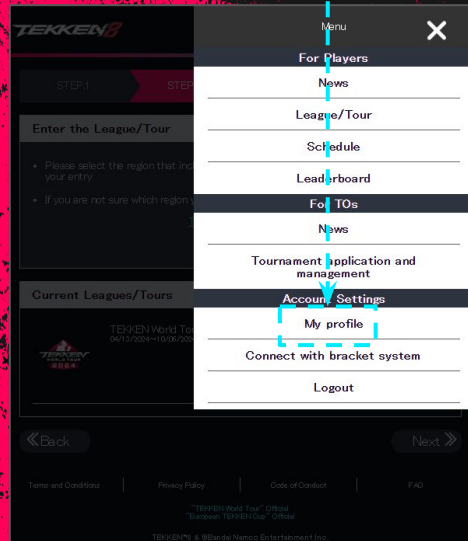

BANDAI NAMCO ID LOGIN

- ONCE LOGGED IN WITH YOUR BANDAI NAMCO ID, YOU WILL BE PROMPTED TO READ, ACKNOWLEDGE AND CONSENT TO BANDAI NAMCO ENTERTAINMENT INC.'S PROCESSING OF PERSONAL INFORMATION.
- PLEASE READ THESE SECTIONS CAREFULLY AND MAKE YOUR SELECTIONS.
- ONCE YOUR SELECTIONS HAVE BEEN MADE, YOU WILL BE BROUGHT BACK TO THE ESPORTS TOURNAMENT PORTAL LEAGUE SIGNUP PAGE

Processing of Personal Information

Summary +

Analytics +

Ad Targeting +

Analytics Ad Targeting Accept Selected

ETP ACCOUNT CREATION

- **CONGRATULATIONS! YOU NOW HAVE AN ACCOUNT ON THE ESPORTS TOURNAMENT PORTAL. PLEASE CLICK THE THREE MENU LINES IN THE TOP RIGHT CORNER OF YOUR PAGE TO ACCESS YOUR PROFILE.**
- **NOW, CLICK “MY PROFILE” TO EDIT PROFILE INFORMATION**

ETP ACCOUNT CREATION

- **FOR NEW SIGN-UPS FOR TWT WHO HAVE NEVER ACCESSED ETP, PLEASE HEAD TO [SLIDE 17](#).**
- **IF YOU HAVE PREVIOUSLY LOGGED INTO THE ETP WITH TWITTER (X), YOU CAN TRANSFER YOUR DATA EASILY BY CLICKING "TRANSFERRING DATA FROM TWITTER (X)".**
- **ONCE IMPORTED, YOU CAN SELECT "TRANSFERRING DATA FROM TWITTER (X)" BELOW TO FINISH THE PROFILE DATA TRANSFER**
- **YOUR PREVIOUS LEAGUE INFORMATION SHOULD NOW BE ON YOUR PROFILE.**

ETP ACCOUNT CREATION

- NOW THAT YOU ARE ON YOUR PROFILE, YOU CAN EDIT YOUR PROFILE INFORMATION.

PLEASE CLICK “EDIT PROFILE” TO ACCESS YOUR INFORMATION

- FROM HERE, YOU CAN CHANGE:

- PROFILE IMAGE
- TEAM/SPONSOR
- USERNAME/GAMERTAG
- REGISTERED NAME