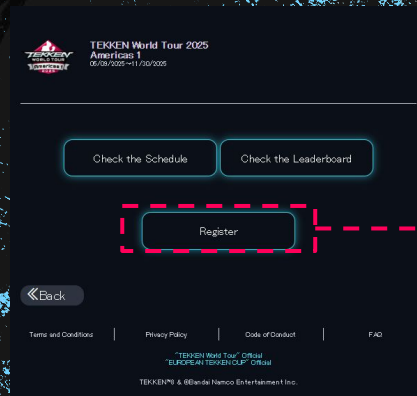

TEKKEN WORLD TOUR REGISTRATION PROCESS

- ON THIS NEXT SCREEN, PLEASE CLICK “REGISTER.”
- PLEASE BE SURE TO READ THE CAUTION MESSAGE AND VERIFY THAT YOU ARE PROPERLY REGISTERING.
- REVIEW THE PRIVACY POLICY, TERMS, AND CONDITIONS. TO PROGRESS, CLICK THE BOX NEXT TO “I AGREE” AND THEN CLICK “REGISTER” AND THEN CLICK “REGISTER” AGAIN TO COMPLETE YOUR TOUR REGISTRATION.