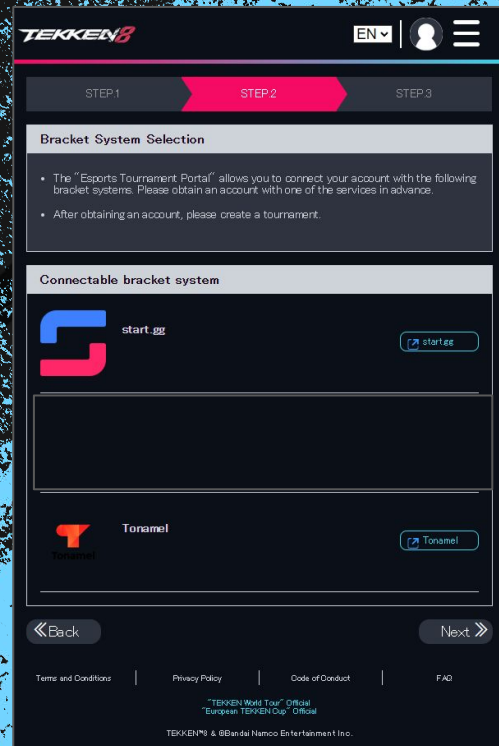

ETP ACCOUNT CREATION

- FOR STEP.3, YOU WILL CONNECT YOUR ACCOUNT TO WHICHEVER BRACKET SYSTEMS YOU PLAN ON USING. THE OPTIONS ARE START.GG AND TONAMEL. YOU CAN BE SIGNED UP TO 1, 2, OR ALL 3!
- THE FOLLOWING SLIDES WILL TEACH YOU HOW TO CREATE ACCOUNTS ON EACH OF THESE PLATFORMS.