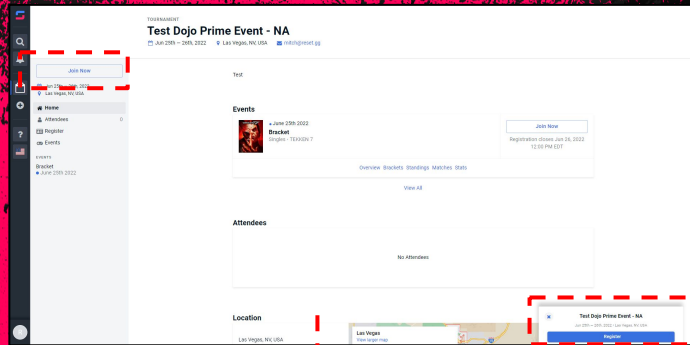

REGISTERING FOR START.GG EVENTS

- YOU CAN NOW REGISTER FOR AN EVENT IN START.GG BY CLICKING THE “JOIN NOW” BUTTON IN THE TOP LEFT OF THE PAGE (OR “REGISTER” IN THE BOTTOM RIGHT).
- NEXT, YOU WILL GO THROUGH THE REGISTRATION PROMPTS, COMPLETING ALL OF THE FIELDS REQUIRED BY THE TOURNAMENT.

Back to Test Dojo Prime Event - NA

Register for Test Dojo Prime Event - NA

RIC Reset Gaming Not you? Log out

COVID-19 Travel And Large Gathering Advisory
Please stay informed and aware. Check the CDC general guidelines and country recommendations.

Test Dojo Prime Event - NA
Jan 29th - 29th, 2022
mitch@reset.gg

Your Cart

Pass	Free
Venue Fee	Free
Bracket	Free
Subtotal	Free
TOTAL	Free

1. Pass Selection
  Venue Fee required ☐ Free ☒
  [Continue](#)
2. Configure Passes
3. Checkout