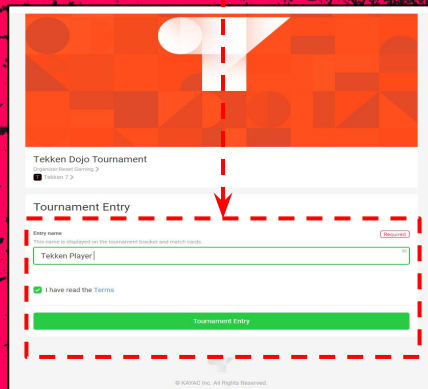

REGISTERING FOR TONAMEL EVENTS

- TO REGISTER FOR AN EVENT IN TONAMEL, YOU SELECT “TOURNAMENT ENTRY” ON THE TOURNAMENT PAGE WHILE SIGNED IN TO BE ENTERED INTO THE BRACKET.
- NEXT, YOU WILL PUT IN YOUR “ENTRY NAME” (WHAT YOU WISH TO BE REFERRED TO DURING THE EVENT).
- FINALLY, YOU CAN READ/ACCEPT TONAMEL TERMS AND CONDITIONS, SELECT “TOURNAMENT ENTRY” AGAIN AND YOU WILL BE ENTERED INTO THE TOURNAMENT.