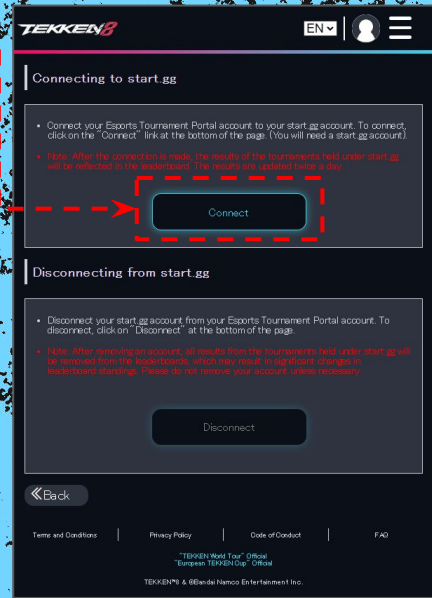

CONNECTING YOUR START.GG ACCOUNT

- AT THE “CONNECT WITH BRACKET SYSTEM” PAGE, SELECT “HOW TO CONNECT” IN THE START.GG SECTION.
- CLICK “CONNECT”.