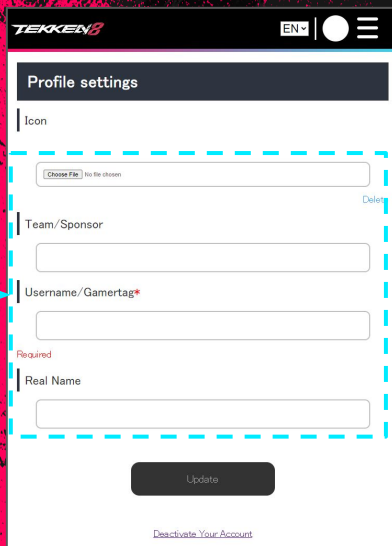

BANDAI NAMCO ID LOGIN

- ONCE LOGGED IN WITH YOUR BANDAI NAMCO ID, YOU WILL BE PROMPTED TO READ, ACKNOWLEDGE AND CONSENT TO BANDAI NAMCO ENTERTAINMENT INC.'S PROCESSING OF PERSONAL INFORMATION.
- PLEASE READ THESE SECTIONS CAREFULLY AND MAKE YOUR SELECTIONS.
- ONCE YOUR SELECTIONS HAVE BEEN MADE, YOU WILL BE BROUGHT BACK TO THE ESPORTS TOURNAMENT PORTAL LEAGUE SIGNUP PAGE

Processing of Personal Information

Summary +

Analytics +

Ad Targeting +

Analytics Ad Targeting Accept Selected

ETP ACCOUNT CREATION

- **CONGRATULATIONS! YOU NOW HAVE AN ACCOUNT ON THE ESPORTS TOURNAMENT PORTAL. PLEASE CLICK THE THREE MENU LINES IN THE TOP RIGHT CORNER OF YOUR PAGE TO ACCESS YOUR PROFILE.**
- **NOW, CLICK “MY PROFILE” TO EDIT PROFILE INFORMATION**

ETP ACCOUNT CREATION

- **FOR NEW SIGN-UPS FOR TWT WHO HAVE NEVER ACCESSED ETP, PLEASE HEAD TO [SLIDE 17](#).**
- **IF YOU HAVE PREVIOUSLY LOGGED INTO THE ETP WITH TWITTER (X), YOU CAN TRANSFER YOUR DATA EASILY BY CLICKING "TRANSFERRING DATA FROM TWITTER (X)".**
- **ONCE IMPORTED, YOU CAN SELECT "TRANSFERRING DATA FROM TWITTER (X)" BELOW TO FINISH THE PROFILE DATA TRANSFER**
- **YOUR PREVIOUS LEAGUE INFORMATION SHOULD NOW BE ON YOUR PROFILE.**

ETP ACCOUNT CREATION

- NOW THAT YOU ARE ON YOUR PROFILE, YOU CAN EDIT YOUR PROFILE INFORMATION.

PLEASE CLICK “EDIT PROFILE” TO ACCESS YOUR INFORMATION

- FROM HERE, YOU CAN CHANGE:

- PROFILE IMAGE
- TEAM/SPONSOR
- USERNAME/GAMERTAG
- REGISTERED NAME