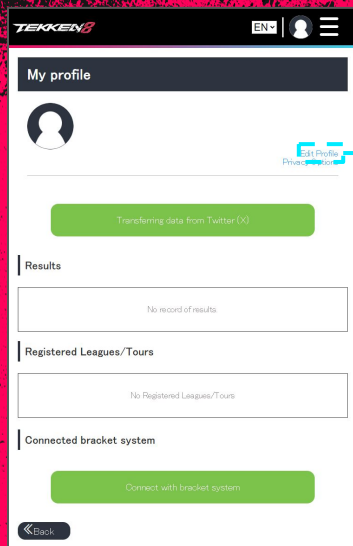

ETP ACCOUNT CREATION

- NOW THAT YOU ARE ON YOUR PROFILE, YOU CAN EDIT YOUR PROFILE INFORMATION.

PLEASE CLICK “EDIT PROFILE” TO ACCESS YOUR INFORMATION

- FROM HERE, YOU CAN CHANGE:

- PROFILE IMAGE
- TEAM/SPONSOR
- USERNAME/GAMERTAG
- REGISTERED NAME

- PLEASE NOTE THAT YOUR “USERNAME/GAMERTAG” MAY BE REFERENCED ON LEADERBOARD GRAPHICS/ANNOUNCEMENTS DURING TWIT 2026.