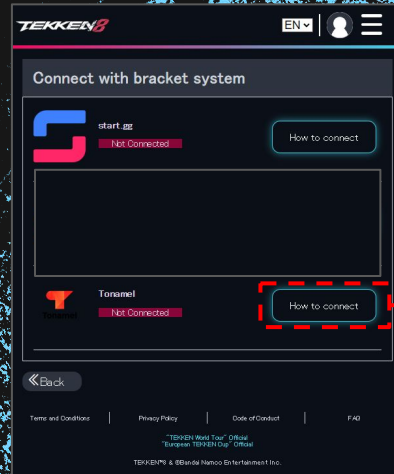

CONNECTING YOUR START.GG ACCOUNT

- AT THE “CONNECT WITH BRACKET SYSTEM” PAGE, SELECT “HOW TO CONNECT” IN THE START.GG SECTION.
- CLICK “CONNECT”.

CONNECTING YOUR START.GG ACCOUNT

- THE NEXT PROMPT FROM START.GG WILL ASK PERMISSION TO ACCESS YOUR ACCOUNT.
- PLEASE READ ABOUT ACCESS AND TOURNAMENT SEEDING THAT WILL BE GRANTED TO THE ETP SITE.
- CLICK “APPROVE” TO FINISH CONNECTING YOUR ACCOUNT.

Tonamel

Better Tournaments, Better Platform

SETTING UP YOUR TONAMEL ACCOUNT

SETTING UP YOUR TONAMEL ACCOUNT

- IF YOU ARE GOING TO PARTICIPATE IN TONAMEL-HOSTED TOURNAMENTS, YOU WILL NEED A TONAMEL ACCOUNT.
- IF YOU DO NOT HAVE A TONAMEL ACCOUNT, YOU CAN REGISTER BY GOING TO [HTTPS://TONAMEL.COM/](https://tonamel.com/), CLICKING THE “SIGN UP” BUTTON IN THE UPPER RIGHT CORNER, AND THEN FOLLOWING THE INSTRUCTIONS ON THE REGISTRATION TAB.
- ONCE YOU HAVE SET UP YOUR ACCOUNT AND ARE LOGGED IN, YOU CAN PROCEED WITH THE FOLLOWING STEPS.

CONNECTING YOUR TONAMEL ACCOUNT

- AT THE “CONNECT WITH BRACKET SYSTEM” PAGE, SELECT “HOW TO CONNECT” IN THE TONAMEL SECTION.
- READ THE INFORMATION PROVIDED ON “CONNECTING TO TONAMEL” THEN CLICK “CONNECT”.
- AFTER MAKING SURE YOU ARE LOGGED INTO TONAMEL, CLICK “AUTHORIZE” TO FINISH CONNECTING YOUR TONAMEL AND ETP ACCOUNTS.