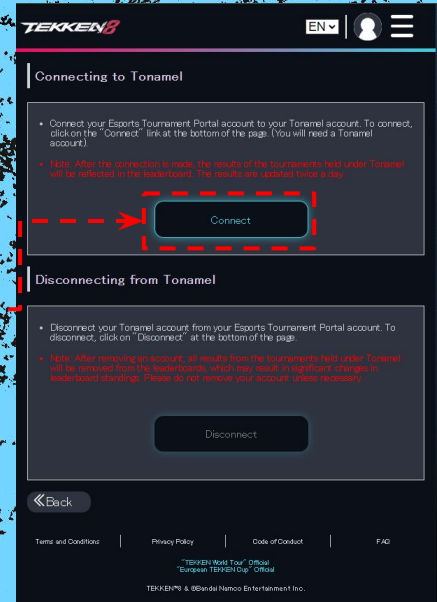

CONNECTING YOUR START.GG ACCOUNT

- AT THE “CONNECT WITH BRACKET SYSTEM” PAGE, SELECT “HOW TO CONNECT” IN THE START.GG SECTION.
- CLICK “CONNECT”.

CONNECTING YOUR START.GG ACCOUNT

- THE NEXT PROMPT FROM START.GG WILL ASK PERMISSION TO ACCESS YOUR ACCOUNT.
- PLEASE READ ABOUT ACCESS AND TOURNAMENT SEEDING THAT WILL BE GRANTED TO THE ETP SITE.
- CLICK “APPROVE” TO FINISH CONNECTING YOUR ACCOUNT.

Tonamel

Better Tournaments, Better Platform

SETTING UP YOUR TONAMEL ACCOUNT

SETTING UP YOUR TONAMEL ACCOUNT

- IF YOU ARE GOING TO PARTICIPATE IN TONAMEL-HOSTED TOURNAMENTS, YOU WILL NEED A TONAMEL ACCOUNT.
- IF YOU DO NOT HAVE A TONAMEL ACCOUNT, YOU CAN REGISTER BY GOING TO [HTTPS://TONAMEL.COM/](https://tonamel.com/), CLICKING THE “SIGN UP” BUTTON IN THE UPPER RIGHT CORNER, AND THEN FOLLOWING THE INSTRUCTIONS ON THE REGISTRATION TAB.
- ONCE YOU HAVE SET UP YOUR ACCOUNT AND ARE LOGGED IN, YOU CAN PROCEED WITH THE FOLLOWING STEPS.

CONNECTING YOUR TONAMEL ACCOUNT

- AT THE “CONNECT WITH BRACKET SYSTEM” PAGE, SELECT “HOW TO CONNECT” IN THE TONAMEL SECTION.
- READ THE INFORMATION PROVIDED ON “CONNECTING TO TONAMEL” THEN CLICK “CONNECT”.
- AFTER MAKING SURE YOU ARE LOGGED INTO TONAMEL, CLICK “AUTHORIZE” TO FINISH CONNECTING YOUR TONAMEL AND ETP ACCOUNTS.