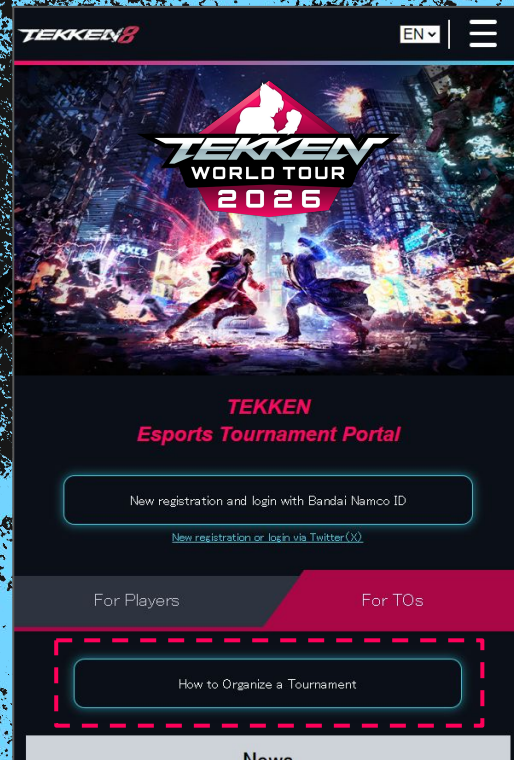

ETP ACCOUNT CREATION

- ONCE ON THE HOMEPAGE OF THE ESPORTS TOURNAMENT PORTAL, SCROLL DOWN TO THE “FOR TOS” TAB AND CLICK IT.
- A NEW BUTTON WILL BECOME AVAILABLE THAT SAYS “HOW TO ORGANIZE A TOURNAMENT.” PLEASE CLICK THIS.