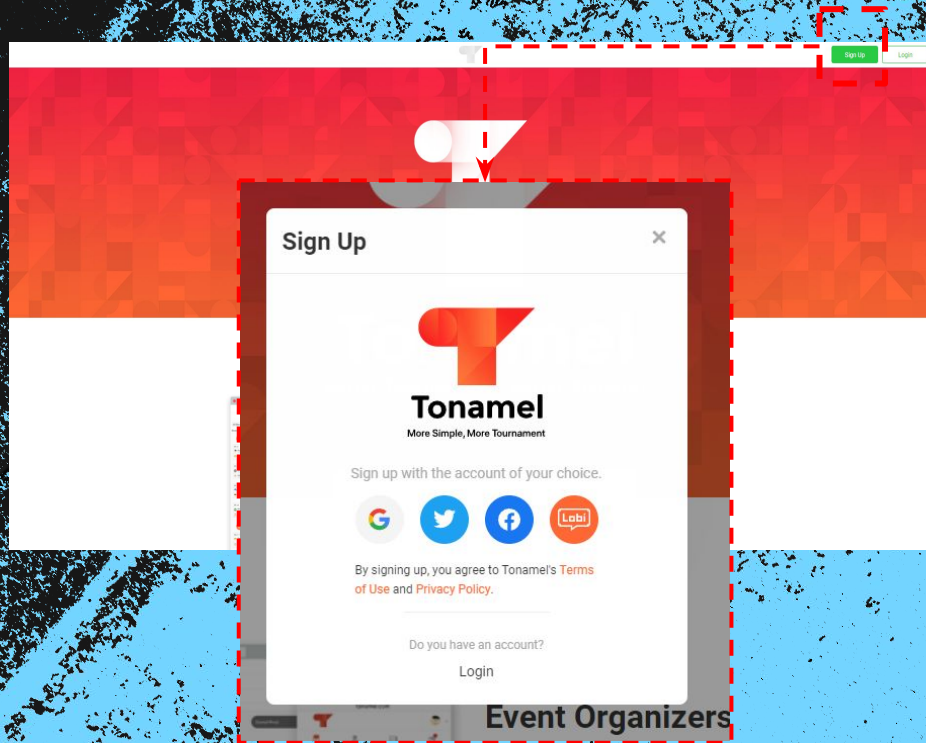

SETTING UP YOUR TONAMEL ACCOUNT

- IF YOU ARE GOING TO PARTICIPATE IN TONAMEL-HOSTED TOURNAMENTS, YOU WILL NEED A TONAMEL ACCOUNT.
- IF YOU DO NOT HAVE A TONAMEL ACCOUNT, YOU CAN REGISTER BY GOING TO [HTTPS://TONAMEL.COM/](https://tonamel.com/), CLICKING THE “SIGN UP” BUTTON IN THE UPPER RIGHT CORNER, AND THEN FOLLOWING THE INSTRUCTIONS ON THE REGISTRATION TAB.
- ONCE YOU HAVE SET UP YOUR ACCOUNT AND ARE LOGGED IN, YOU CAN PROCEED WITH THE FOLLOWING STEPS.