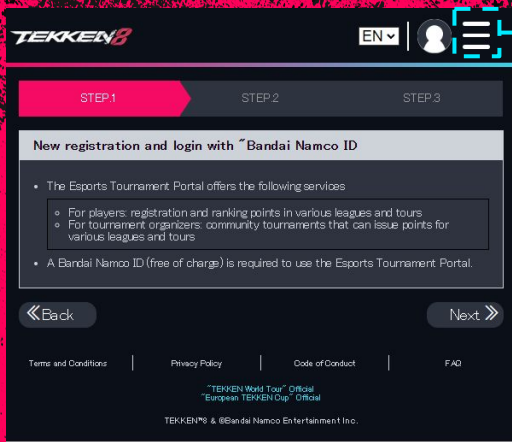

BANDAI NAMCO ID LOGIN

- ONCE LOGGED IN WITH YOUR BANDAI NAMCO ID, YOU WILL BE PROMPTED TO READ, ACKNOWLEDGE AND CONSENT TO BANDAI NAMCO ENTERTAINMENT INC.'S PROCESSING OF PERSONAL INFORMATION.
- PLEASE READ THESE SECTIONS CAREFULLY AND MAKE YOUR SELECTIONS.
- ONCE YOUR SELECTIONS HAVE BEEN MADE, YOU WILL BE BROUGHT BACK TO THE ESPORTS TOURNAMENT PORTAL LEAGUE SIGNUP PAGE

Processing of Personal Information

Summary +

Analytics +

Ad Targeting +

Analytics Ad Targeting Accept Selected

ETP ACCOUNT CREATION

- **CONGRATULATIONS! YOU NOW HAVE AN ACCOUNT ON THE ESPORTS TOURNAMENT PORTAL. PLEASE CLICK THE THREE MENU LINES IN THE TOP RIGHT CORNER OF YOUR PAGE TO ACCESS YOUR PROFILE.**
- **NOW, CLICK “MY PROFILE” TO EDIT PROFILE INFORMATION**

ETP ACCOUNT CREATION

- **FOR NEW SIGN-UPS FOR TWT WHO HAVE NEVER ACCESSED ETP, PLEASE HEAD TO [SLIDE 17](#).**
- **IF YOU HAVE PREVIOUSLY LOGGED INTO THE ETP WITH TWITTER (X), YOU CAN TRANSFER YOUR DATA EASILY BY CLICKING "TRANSFERRING DATA FROM TWITTER (X)".**
- **ONCE IMPORTED, YOU CAN SELECT "TRANSFERRING DATA FROM TWITTER (X)" BELOW TO FINISH THE PROFILE DATA TRANSFER**
- **YOUR PREVIOUS LEAGUE INFORMATION SHOULD NOW BE ON YOUR PROFILE.**