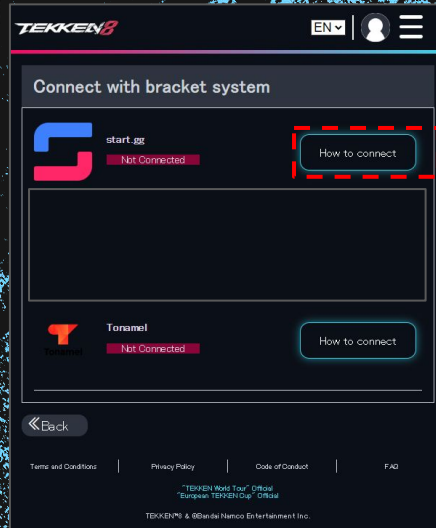

CONNECTING YOUR START.GG ACCOUNT

- AT THE “CONNECT WITH BRACKET SYSTEM” PAGE, SELECT “HOW TO CONNECT” IN THE START.GG SECTION.
- CLICK “CONNECT”.