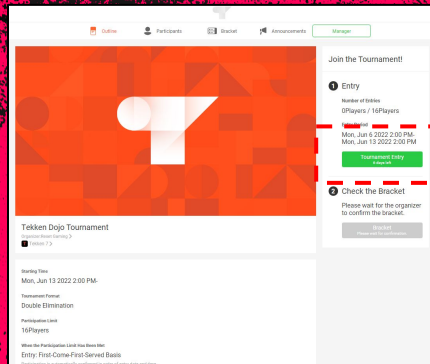

REGISTERING FOR TONAMEL EVENTS