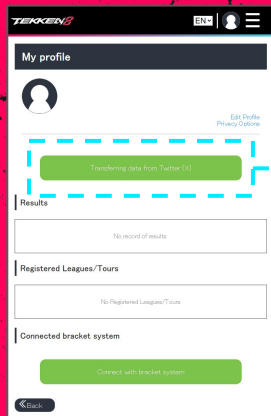

BANDAI NAMCO ID LOGIN

- ONCE LOGGED IN WITH YOUR BANDAI NAMCO ID, YOU WILL BE PROMPTED TO READ, ACKNOWLEDGE AND CONSENT TO BANDAI NAMCO ENTERTAINMENT INC.'S PROCESSING OF PERSONAL INFORMATION.
- PLEASE READ THESE SECTIONS CAREFULLY AND MAKE YOUR SELECTIONS.
- ONCE YOUR SELECTIONS HAVE BEEN MADE, YOU WILL BE BROUGHT BACK TO THE ESPORTS TOURNAMENT PORTAL LEAGUE SIGNUP PAGE

Processing of Personal Information

Summary +

Analytics +

Ad Targeting +

Analytics Ad Targeting Accept Selected

ETP ACCOUNT CREATION

- **CONGRATULATIONS! YOU NOW HAVE AN ACCOUNT ON THE ESPORTS TOURNAMENT PORTAL. PLEASE CLICK THE THREE MENU LINES IN THE TOP RIGHT CORNER OF YOUR PAGE TO ACCESS YOUR PROFILE.**
- **NOW, CLICK “MY PROFILE” TO EDIT PROFILE INFORMATION**

ETP ACCOUNT CREATION

- **FOR NEW SIGN-UPS FOR TWT WHO HAVE NEVER ACCESSED ETP, PLEASE HEAD TO [SLIDE 17](#).**
- **IF YOU HAVE PREVIOUSLY LOGGED INTO THE ETP WITH TWITTER (X), YOU CAN TRANSFER YOUR DATA EASILY BY CLICKING "TRANSFERRING DATA FROM TWITTER (X)".**
- **ONCE IMPORTED, YOU CAN SELECT "TRANSFERRING DATA FROM TWITTER (X)" BELOW TO FINISH THE PROFILE DATA TRANSFER**
- **YOUR PREVIOUS LEAGUE INFORMATION SHOULD NOW BE ON YOUR PROFILE.**

ETP ACCOUNT CREATION

- NOW THAT YOU ARE ON YOUR PROFILE, YOU CAN EDIT YOUR PROFILE INFORMATION.

PLEASE CLICK “EDIT PROFILE” TO ACCESS YOUR INFORMATION

- FROM HERE, YOU CAN CHANGE:

- PROFILE IMAGE
- TEAM/SPONSOR
- USERNAME/GAMERTAG
- REGISTERED NAME