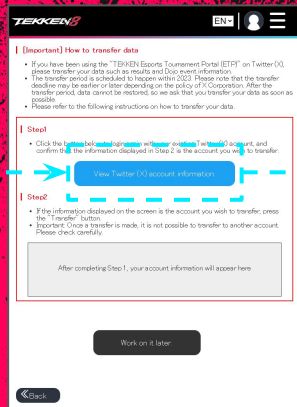

BANDAI NAMCO ID LOGIN

- ONCE LOGGED IN WITH YOUR BANDAI NAMCO ID, YOU WILL BE PROMPTED TO READ, ACKNOWLEDGE AND CONSENT TO BANDAI NAMCO ENTERTAINMENT INC.'S PROCESSING OF PERSONAL INFORMATION.
- PLEASE READ THESE SECTIONS CAREFULLY AND MAKE YOUR SELECTIONS.
- ONCE YOUR SELECTIONS HAVE BEEN MADE, YOU WILL BE BROUGHT BACK TO THE ESPORTS TOURNAMENT PORTAL LEAGUE SIGNUP PAGE

Processing of Personal Information

Summary +

Analytics +

Ad Targeting +

Analytics Ad Targeting Accept Selected

ETP ACCOUNT CREATION

- **CONGRATULATIONS! YOU NOW HAVE AN ACCOUNT ON THE ESPORTS TOURNAMENT PORTAL. PLEASE CLICK THE THREE MENU LINES IN THE TOP RIGHT CORNER OF YOUR PAGE TO ACCESS YOUR PROFILE.**
- **NOW, CLICK “MY PROFILE” TO EDIT PROFILE INFORMATION**

ETP ACCOUNT CREATION

- **FOR NEW SIGN-UPS FOR TWT WHO HAVE NEVER ACCESSED ETP, PLEASE HEAD TO [SLIDE 17](#).**
- **IF YOU HAVE PREVIOUSLY LOGGED INTO THE ETP WITH TWITTER (X), YOU CAN TRANSFER YOUR DATA EASILY BY CLICKING "TRANSFERRING DATA FROM TWITTER (X)".**
- **ONCE IMPORTED, YOU CAN SELECT "TRANSFERRING DATA FROM TWITTER (X)" BELOW TO FINISH THE PROFILE DATA TRANSFER**
- **YOUR PREVIOUS LEAGUE INFORMATION SHOULD NOW BE ON YOUR PROFILE.**